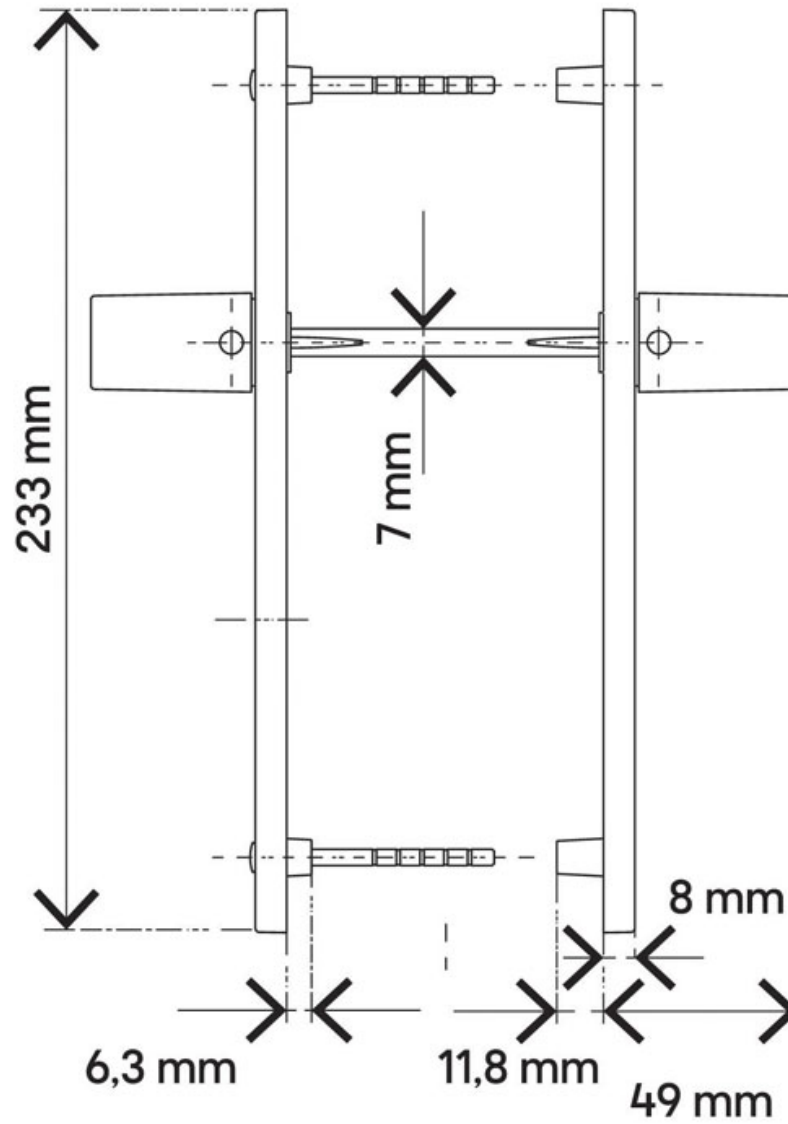

GARNITURE DUBLIN SUR PLAQUE 26MM

GARNITURE DUBLIN SUR PLAQUE 26MM